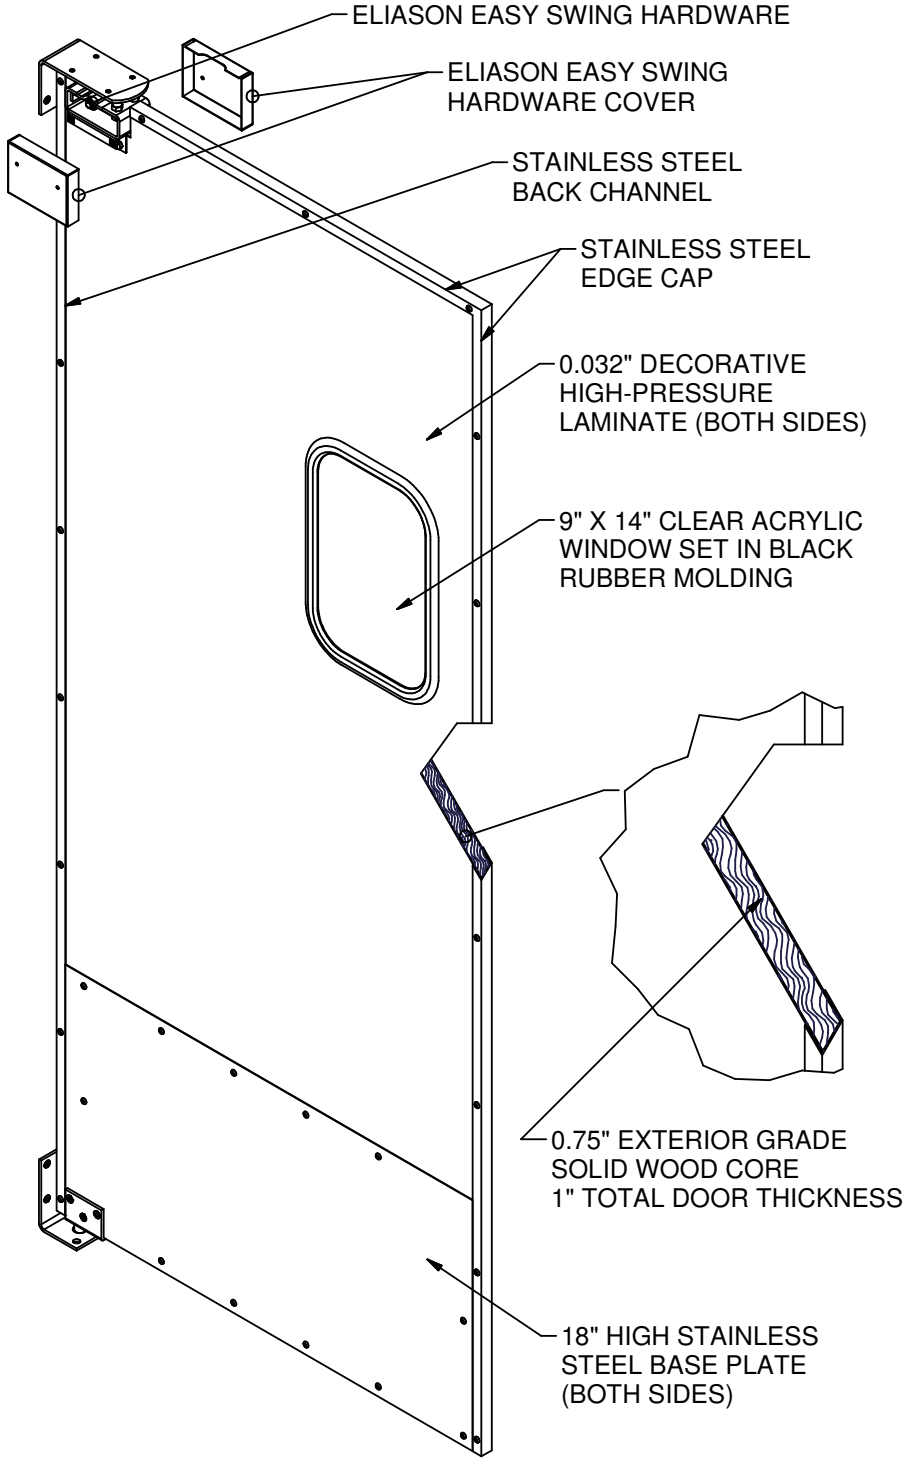

Eliason SCP-8 Drawing

DECORATIVE STOCK LAMINATES

WOOD GRAINS - MATTE FINISH

**Blossom
Cherrywood**

**Natural
Maple**

**Prestige
Walnut**

**Select
Cherry**

**Victorian
Mahogany**